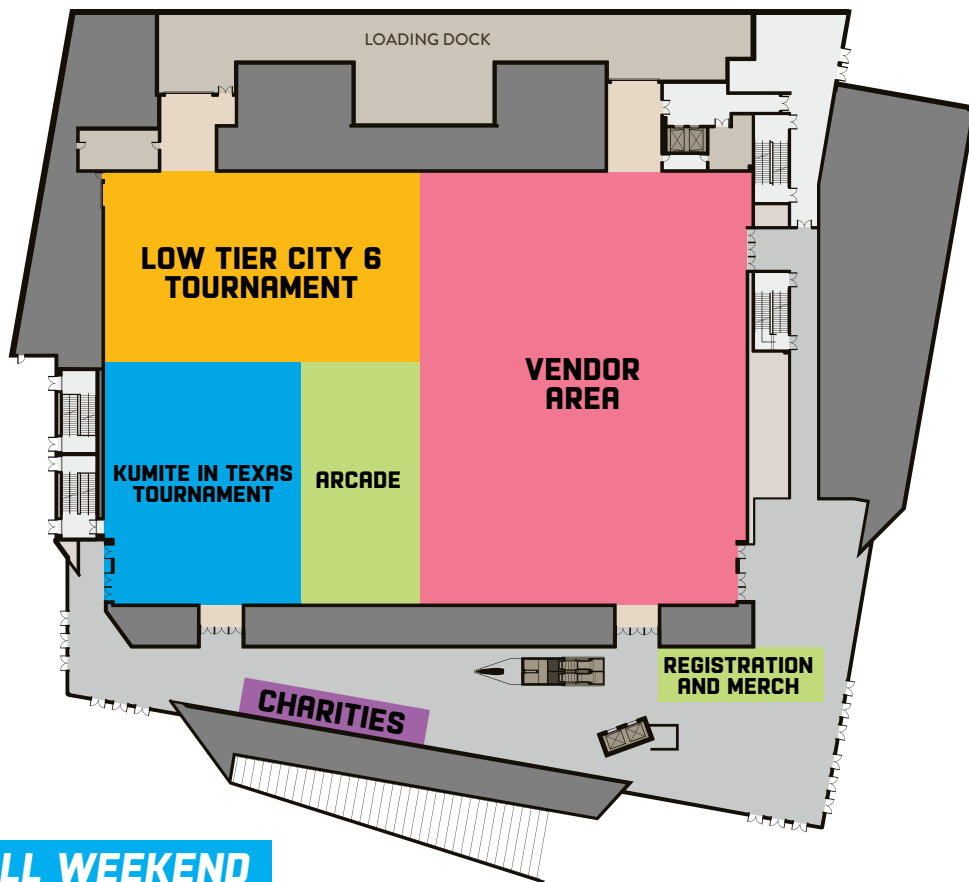

MAIN FLOOR

SECOND FLOOR

ALL WEEKEND

Classic Tetris World Championship Qualifier - Score 500,000 or higher on Type A Free Play Room	SimCity NES - Highest population in 10 minutes Free Play Room	Street Fighter 2 Rainbow Arcade - Free play until 1 on Sunday Arcade	BurnOut 2 Destruction Challenge - Most Damage of the weekend wins State Farm Booth	TBD High Score Challenge Free Play Room

2018 ACHIEVEMENT CHALLENGES

Scavenger Hunt Search every area of the Expo LPGE Merch Table	Wii Sports Bowling 175 or higher Free Play Room	Sonic 2 Speed Run Finish first level in 30 seconds or less Free Play Room	Guitar Hero 500 note streak in Guitar Hero 3 on Medium difficulty Free Play Room	1943 Score 150,000+ points on one continue Free Play Room	Goofy Foot Punch Out Finish Minor Circuit using Goofy Foot Controller Free Play Room