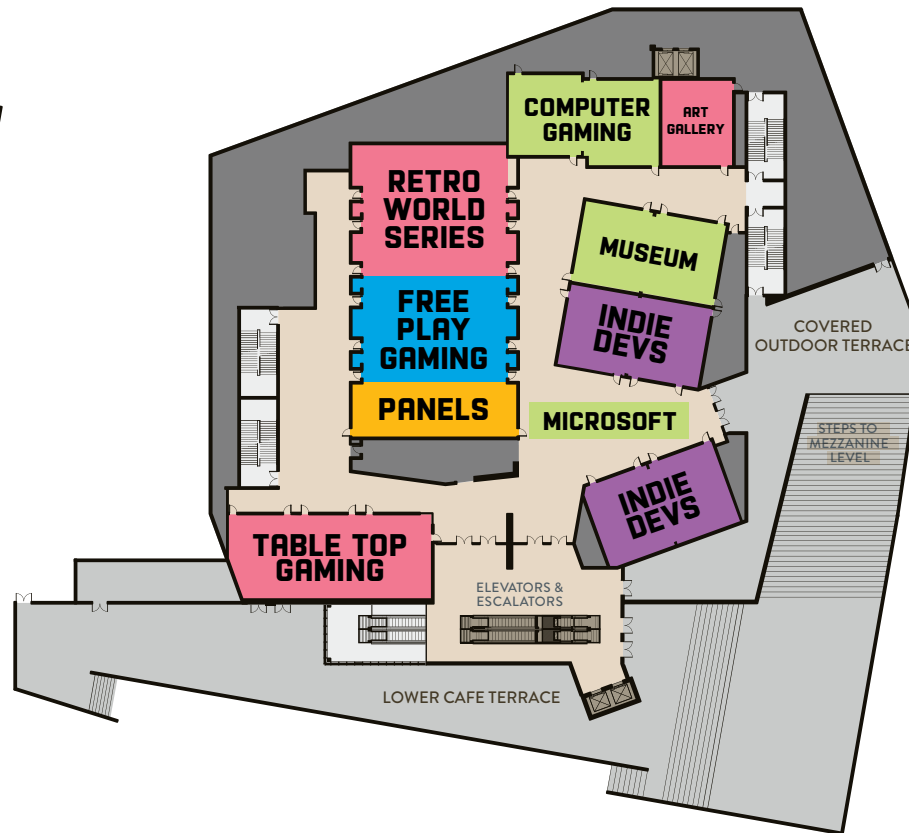

MAIN FLOOR

SECOND FLOOR

ALL WEEKEND

Classic Tetris World Championship Qualifier - Score 500,000 or higher on Type A Free Play Room	SimCity NES - Highest population in 10 minutes Free Play Room	Street Fighter 2 Rainbow Arcade - Free play until 1 on Sunday Arcade	BurnOut 2 Destruction Challenge - Most Damage of the weekend wins State Farm Booth	TBD High Score Challenge Free Play Room

2018 ACHIEVEMENT CHALLENGES

Scavenger Hunt Search every area of the Expo LPGE Merch Table	Wii Sports Bowling 175 or higher Free Play Room	Sonic 2 Speed Run Finish first level in 30 seconds or less Free Play Room	Guitar Hero 500 note streak in Guitar Hero 3 on Medium difficulty Free Play Room	1943 Score 150,000+ points on one continue Free Play Room	Goofy Foot Punch Out Finish Minor Circuit using Goofy Foot Controller Free Play Room