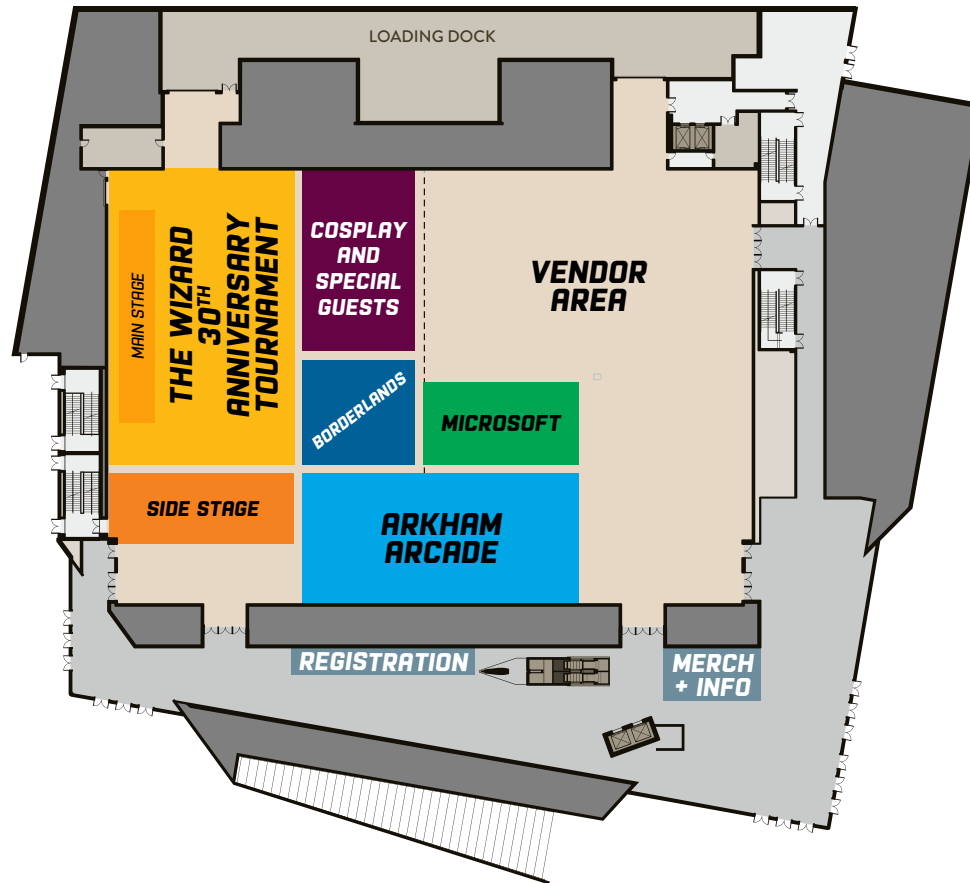

SUNDAY, AUGUST 11 - 10AM-6PM

10:00AM	11:00AM	12:00PM	1:00PM	2:00PM	3:00PM	4:00PM	5:00PM	6:00PM	
EXPO OPENS	The Wizard Tournament - Semi Finals <i>Exhibition Hall</i>		The Wizard Tournament - Finals <i>Exhibition Hall</i>			Kirby Air Ride <i>Free Play Console Area</i>		The Wizard Tournament - Championship <i>Main Stage</i>	
				Mario Maker 2 Speed Running Finals <i>Side Stage</i>		Connect Four Shots Championship <i>Tabletop</i>			
						Play the Creator: Rampage with Brian Colin <i>Arcade</i>		Cheese & Madness Actor Meet & Greet <i>Tabletop Gaming</i>	
Voiceapalooza <i>Panel Room</i>			8-Bit Guy Panel <i>Panel Room</i>		Captain N Panel <i>Panel Room</i>		Rampage Panel with Brian Colin <i>Panel Room</i>		<p>Expo CLOSSES at 6PM</p>

Event block colors correspond to their location—see map on other side. We apologize to your eyes.

FIRST FLOOR/EXHIBITION HALL

OPEN FRIDAY, SATURDAY AND SUNDAY

THIRD FLOOR

OPEN SATURDAY AND SUNDAY ONLY

(CAFÉ IS ON SECOND FLOOR)