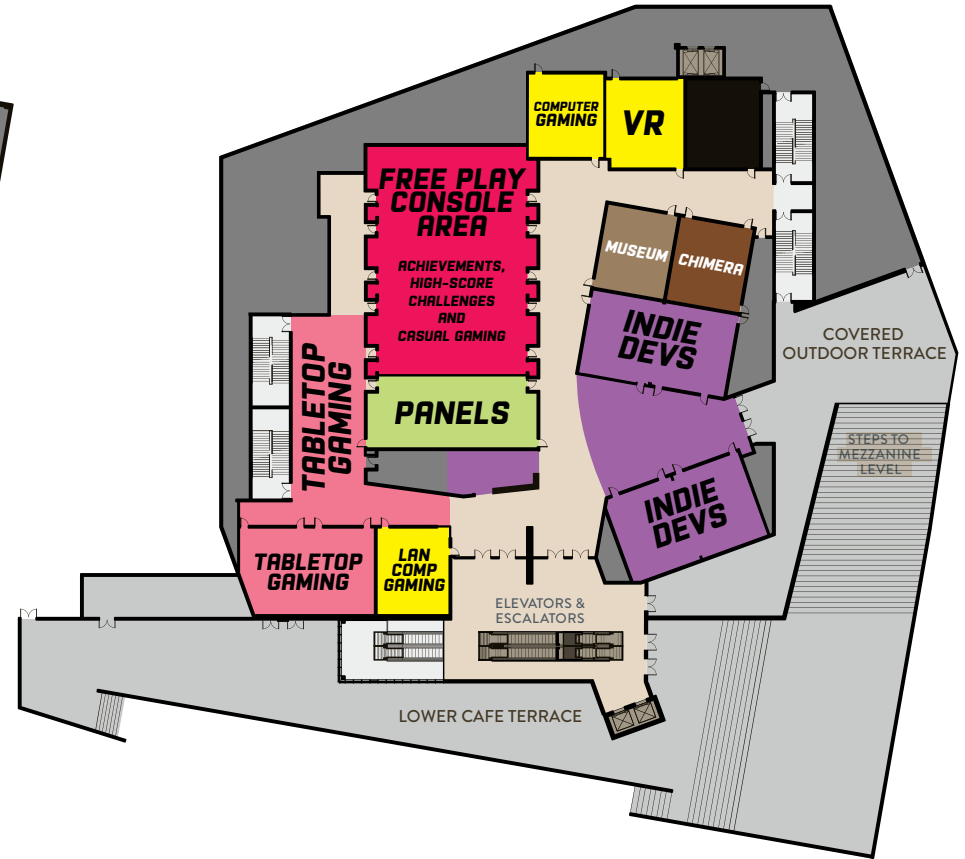

SUNDAY, AUGUST 11 - 10AM-6PM

10:00AM	11:00AM	12:00PM	1:00PM	2:00PM	3:00PM	4:00PM	5:00PM	6:00PM	
EXPO OPENS	The Wizard Tournament - Semi Finals <i>Exhibition Hall</i>		The Wizard Tournament - Finals <i>Exhibition Hall</i>			Kirby Air Ride <i>Free Play Console Area</i>		The Wizard Tournament - Championship <i>Main Stage</i>	
				Mario Maker 2 Speed Running Finals <i>Side Stage</i>		Connect Four Shots Championship <i>Tabletop</i>			
						Play the Creator: Rampage with Brian Colin <i>Arcade</i>		Cheese & Madness Actor Meet & Greet <i>Tabletop Gaming</i>	
Voiceapalooza <i>Panel Room</i>			8-Bit Guy Panel <i>Panel Room</i>		Captain N Panel <i>Panel Room</i>		Rampage Panel with Brian Colin <i>Panel Room</i>		<p>Expo CLOSSES at 6PM</p>

Event block colors correspond to their location—see map on other side. We apologize to your eyes.

FIRST FLOOR/EXHIBITION HALL

OPEN FRIDAY, SATURDAY AND SUNDAY

THIRD FLOOR

OPEN SATURDAY AND SUNDAY ONLY

(CAFÉ IS ON SECOND FLOOR)

ALL DAY

Win an Arcade - Get the highest score of the weekend in Puzzle Bobble.

[Arcade](#)

Virtual Reality Experience

[Third Floor - Saturday & Sunday Only](#)

Vote for your favorite Indie Game

[Third Floor/Dallas Society of Play Table](#)

[- Saturday & Sunday Only](#)

Mix and match to make your own unique animal in the Chimera Laboratorium

[Third Floor - Saturday & Sunday Only](#)

Join us in helping fund medical research through Children's Miracle Network Hospitals. Scan here to donate now and help us reach our \$1,000 goal!